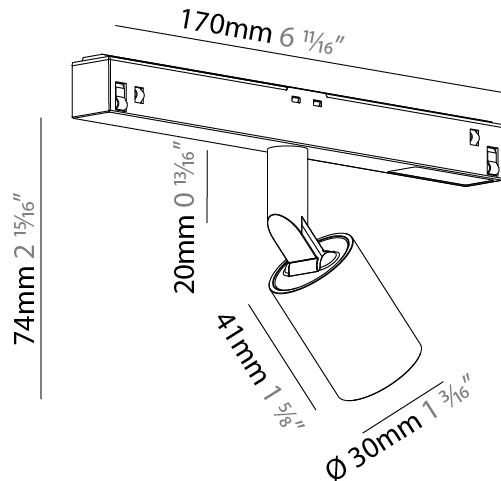

1. To build a product code in our configurator select the specify button on the base model # product page
2. To build a manual product code on this datasheet choose from the options listed below in blue font and add the suffix to the base model #

GENERAL

Series: Centriq
Subseries: Centriq for Clicktrack
Brand: Prolicht
Division: Architectural
Mounting Type: Track
Mounting Location: Ceiling
Subcategory: Spots

PHYSICAL

Shape: Cylinder
Diameter (mm): 40
Diameter (in): 1 5/16
Length (mm): 170
Length (in): 6 11/16
Height (mm): 88
Height (in): 3 7/16
Light Distribution: Adjustable / Direct
Fixture Finish: SSR / BKV / CWI / CRY / HAB / LAG / UFT / ITA / RUA / RUR / MIC / FTG / MYG / TWT / LOD / PUS / FRO / FUP / KIA / POP / BLS / SPG / MEY / GOH / GUM / CHC / COM / ABZ / JAG / OBR / MOS / ROR
Fixture Material: Aluminum

ELECTRICAL

Lamp Type: LED (Zhaga Standard)
Input Wattage (W): 6
Total Output Wattage (W): 5.4
Dimming: Non-Dimmable
Driver Included: No
Driver Location: Remote
Driver Type: Constant Voltage - Universal
Driver Class: Class 2
Input Voltage (V): 48
Constant Current (MA): 340
Upon Request: 0-10Vdc dimming / DALI dimming

LED

Number of LEDs: 1
Color Temperature (°K): 2700 / 3000 / 4000
Max. Delivered Lumen (lm): 494 / 519 / 526
CRI: >90 CRI

OPTICAL

Reflector°: 20 / 40 / 50
Optic°: 31 / 36
Adjustability: Rotational 360°; Tilt 90° (±45°)

RATINGS AND CERTIFICATIONS

Certified By: Certified for North American Standards
IP rating: IP20